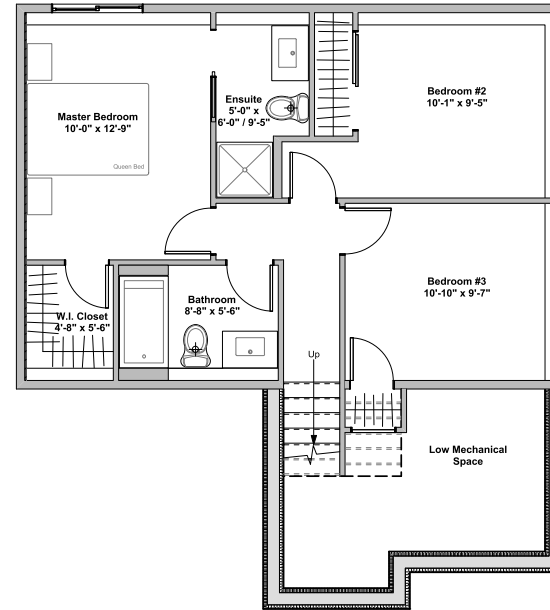

Mulberry

45 North Point Trail

Bi-Level with Garage

811 ft²

Main Floor

Basement

Natural Luxe Interior Décor

Mulberry
45 North Point Trail
Natural Luxe

Subject to change without notice.

3 Bedrooms
2 ½ Bathrooms
Garage
Finished Basement

If you love open-concept design, this unit will take your breath away with a spacious living, dining, and kitchen floorplan, including a large pantry off the kitchen. Features include three bedrooms on the lower level, with an ensuite bathroom and walk in closet in the master. Optional deck or patio also available.