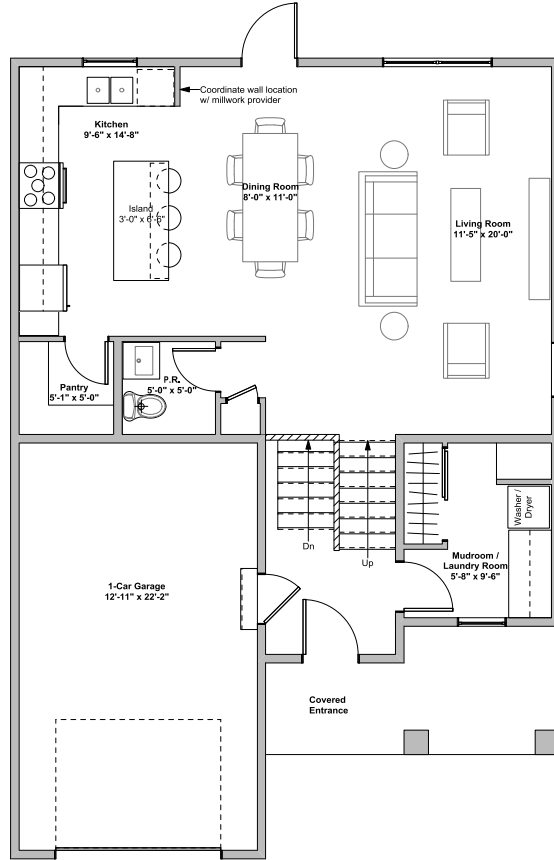

Mulberry

45 North Point Trail

Bi-Level with Garage

811 ft²

Main Floor

Basement

Natural Luxe Interior Décor

Mulberry
45 North Point Trail
Natural Luxe

Subject to change without notice.

3 Bedrooms
2 ½ Bathrooms
Garage
Finished Basement

If you love open-concept design, this unit will take your breath away with a spacious living, dining, and kitchen floorplan, including a large pantry off the kitchen. Features include three bedrooms on the lower level, with an ensuite bathroom and walk in closet in the master. Optional deck or patio also available.